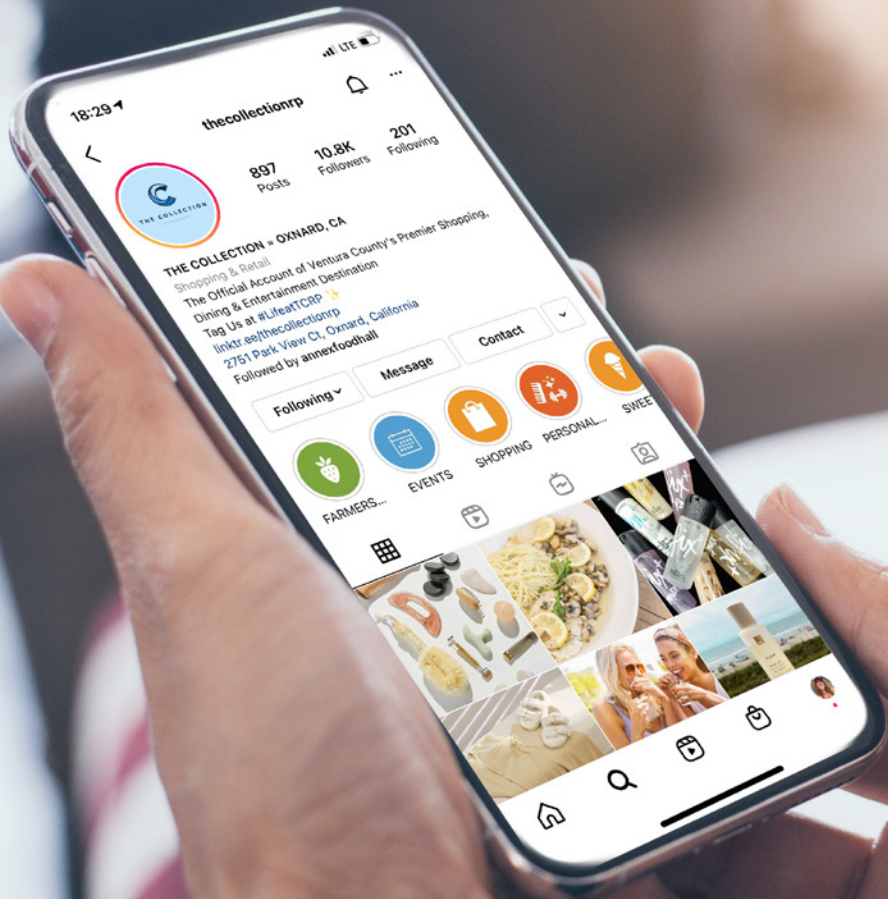

OUR SOCIAL MEDIA

LET'S CONNECT

@THECOLLECTIONRP #LIFEATTCRP

42.5K+
Facebook followers

17.3K
Instagram followers

4.1K+
Twitter followers