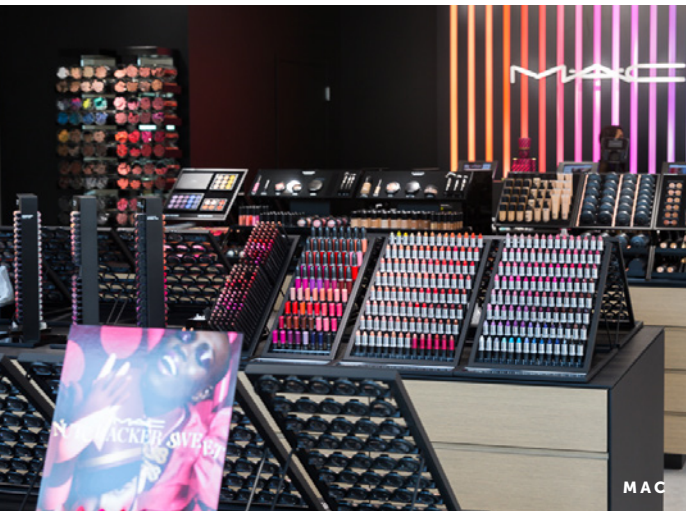

ALL IN ONE PLACE

- 1
- 2
- 3
- 4
- 5
- 6
- A

LASERAWAY

MAC

ETHAN ALLEN

OUR SHOPS

COLLECTIVE RETAIL

- 24 HOUR FITNESS SUPER SPORT
- AMAZING LASH STUDIO
- BELLA THREADING STUDIO
- CLAIRE'S
- COTTON ON
- CLUB PILATES
- ETHAN ALLEN
- EUROPEAN WAX CENTER
- FOREVER 21
- HEAVEN SNEAKER SHOP
- H&M
- JOURNEYS
- LANE BRYANT
- LASERAWAY
- LOHO LOVE & HOPE
- LULULEMON
- M·A·C COSMETICS
- MASSAGE ENVY SPA
- MERO GAMES
- PANDORA
- PET FOOD EXPRESS
- REI
- ROAD RUNNER SPORTS (coming soon)
- SALONS BY JC
- SLEEP NUMBER
- SOMA INTIMATES
- SUNGLASS HUT
- TARGET
- TD NAIL STUDIO
- THE BARBER SHOP
- THE CLOSET TRADING CO.
- THE CONTAINER STORE
- THE GOOD FEET STORE
- ULTA
- URBAN OUTFITTERS
- VANS
- VERIZON WIRELESS
- VICTORIA'S SECRET
- WINDSOR
- YOUTHFILL MD (coming soon)